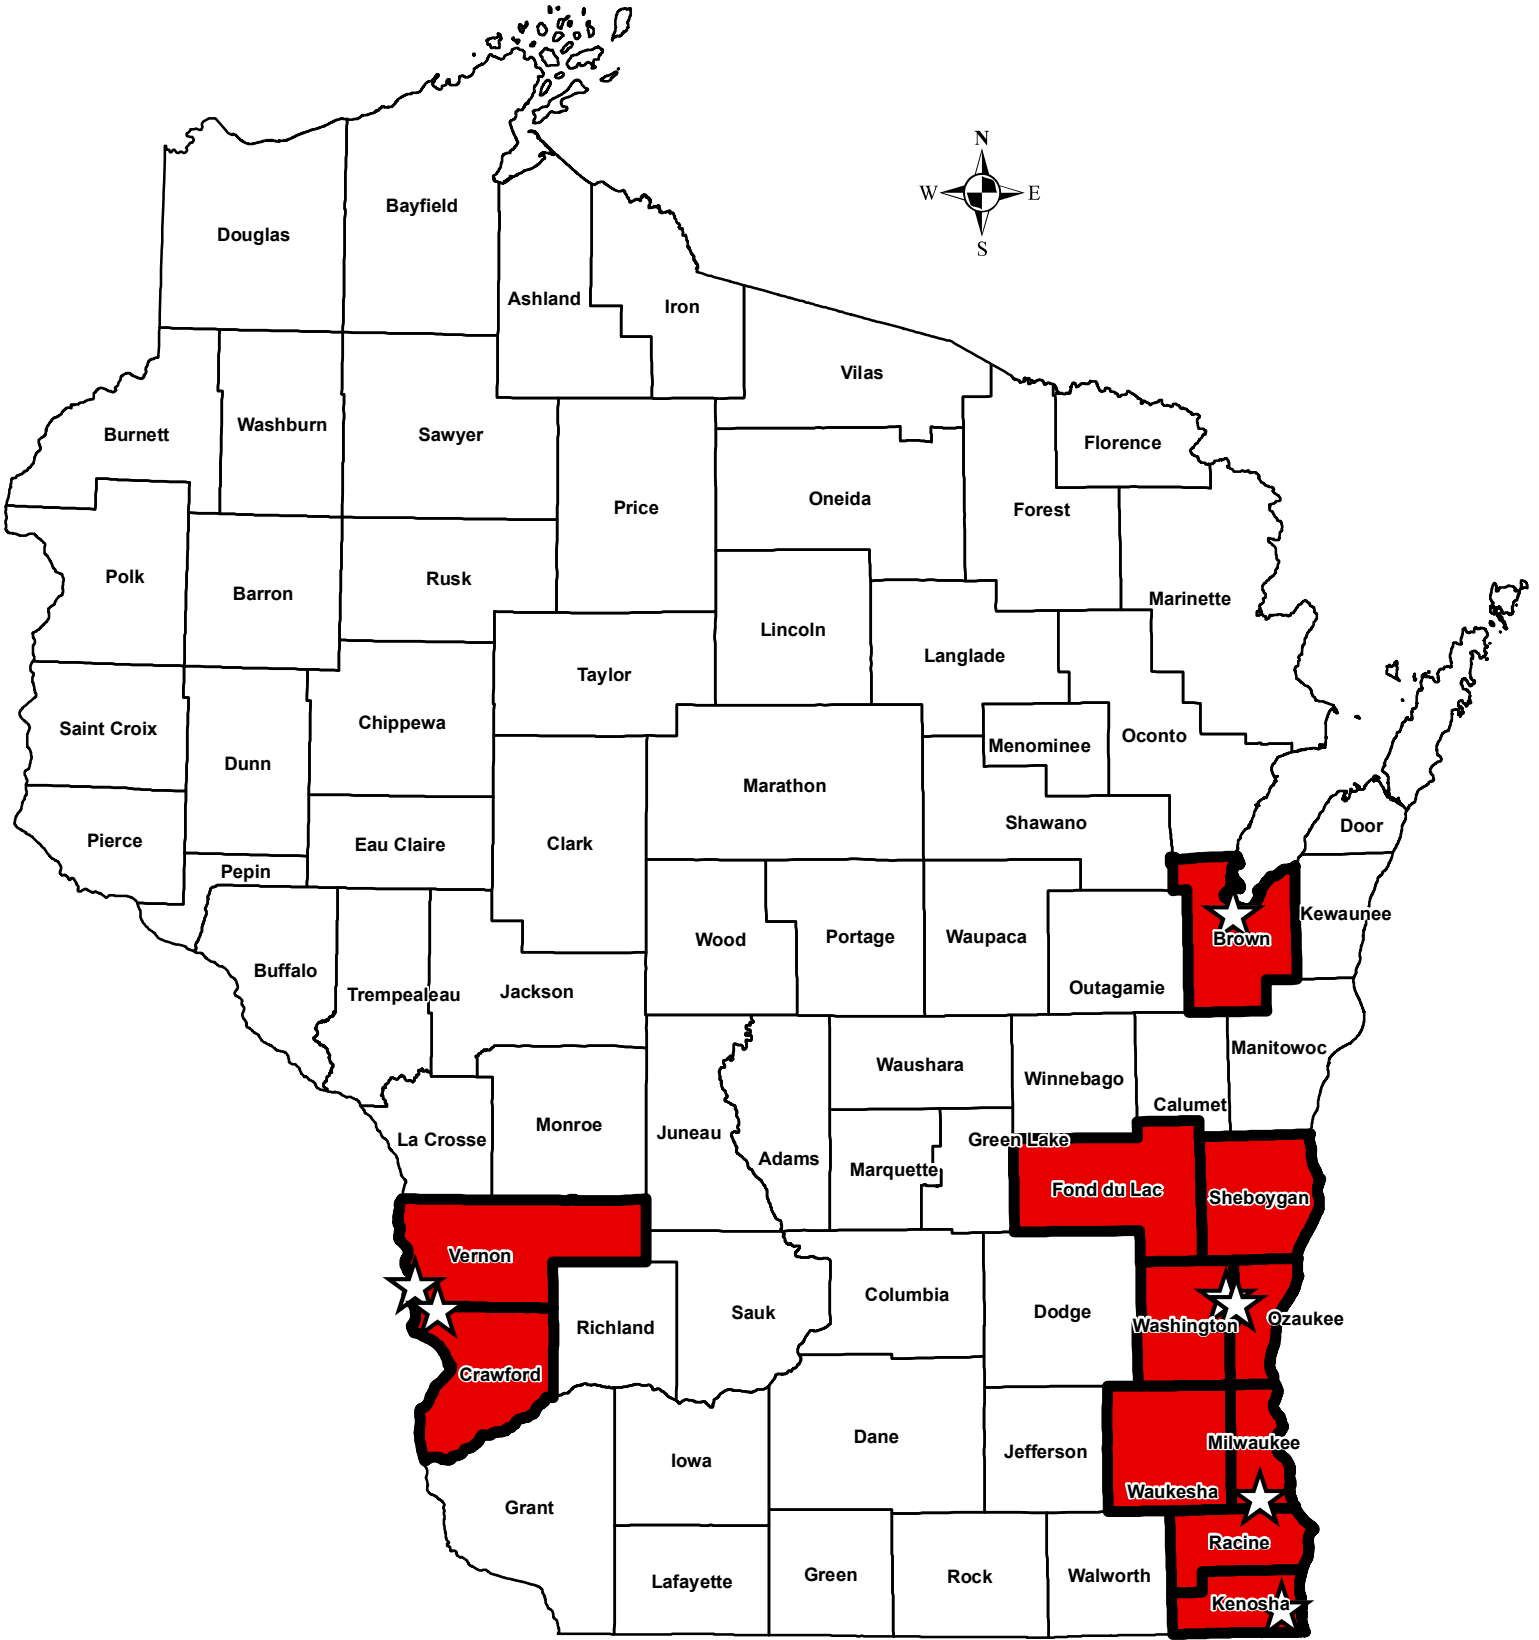

EAB Quarantine Counties & Approximate Locations of Infestation WI DATCP / September 2009

☆ Infestation

■ Quarantine